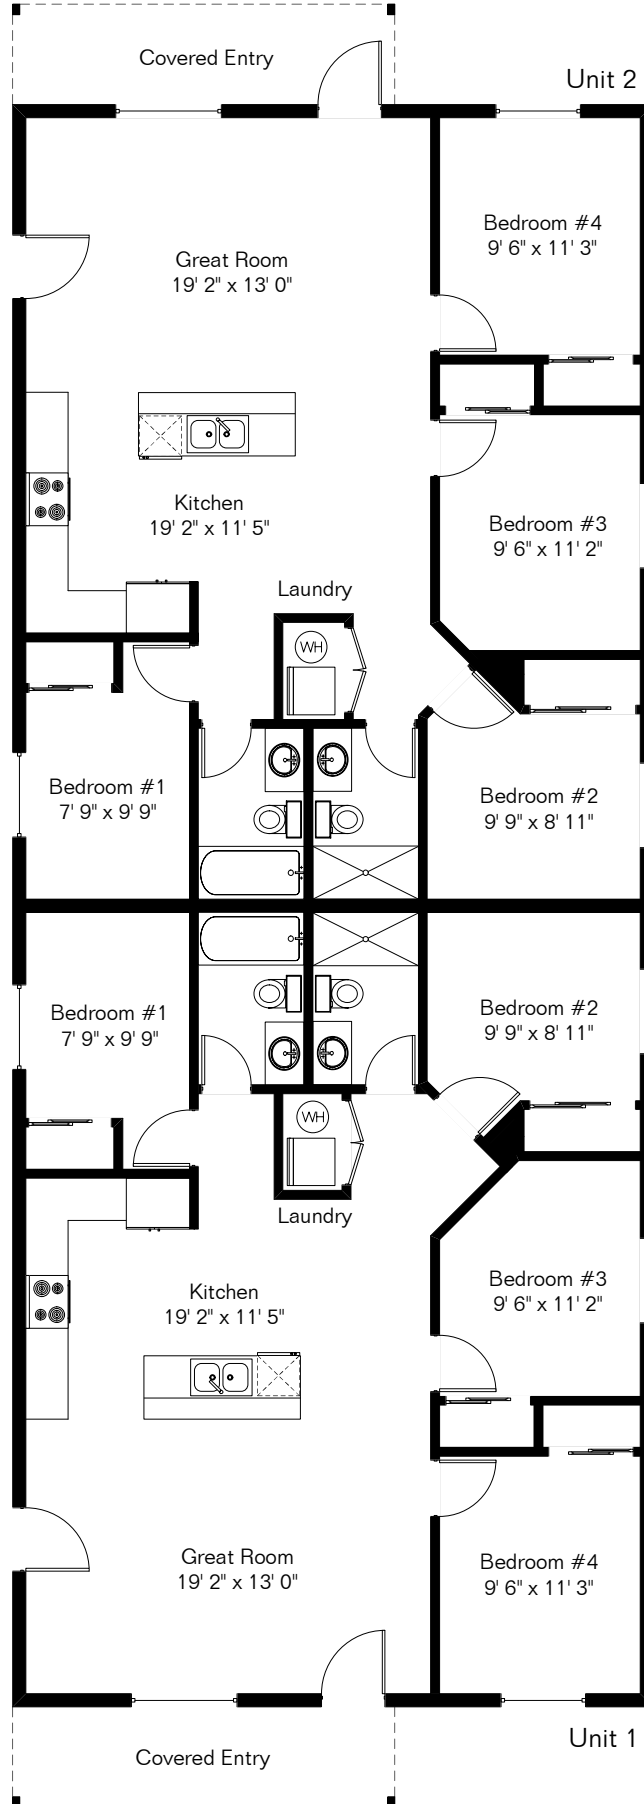

The square footages and room size information are deemed to be reliable but are not guaranteed and should be independently verified. This drawing is for marketing purposes only.

1815 E 13th St Units 1 & 2

Unit 1 1,151 Sq Ft
 Unit 2 1,151 Sq Ft

 Total Living Area 2,302 Sq Ft

Site Visit March 2023
 0 ft. 6 ft. 10 ft. 20 ft.

Copyright 2023 Floor Plans First! LLC
 All Rights Reserved.

Floor Plans First!
 See the Floor Plan First!